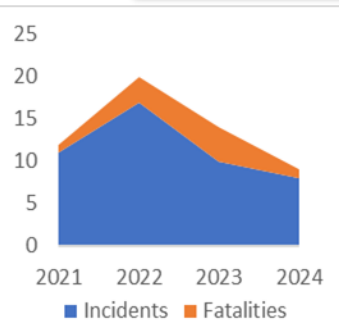

## Preventing Sexual Abuse and Exploitation of the Girl Child in Ondo State

October 12-18, 2025

This update spotlights violence against women and girls in the Niger Delta, focusing on the sexual abuse and exploitation of the girls in Ondo State. Recent data reveals persistent threats to the safety and dignity of underage girls, underscoring the urgent need for stronger prevention and accountability measures to protect vulnerable girls.

### Trends and Dynamics of Child Sexual Abuse and Exploitation in Ondo State

Heat Map shows concentration of reported incidents of child sexual abuse and exploitation in Ondo State from January 2021 - August 2025. Sources: All data sources formatted on PIND's P4P Peace Map [www.p4pnigerdelta.org](http://www.p4pnigerdelta.org)

### Anticipated Trends and Dynamics

The prevalence of child sexual abuse poses a serious threat to the human rights, health, and safety of the girl child in the State. Without timely and effective preventive measures, the situation could escalate, further undermining the security and well-being of girls.