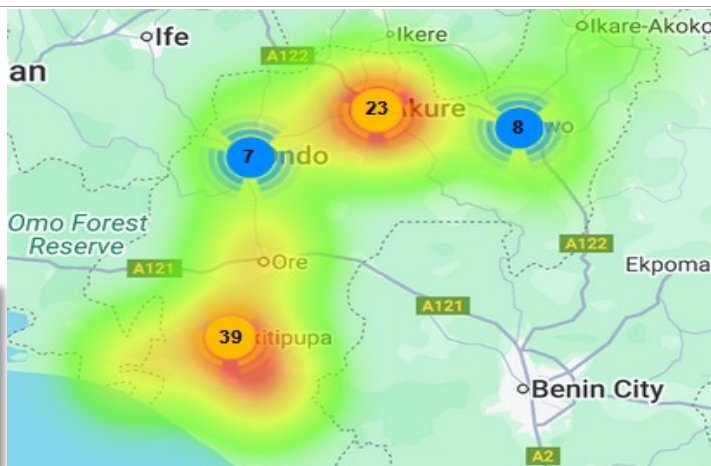

# Niger Delta Weekly Conflict Update

## Preventing Sexual Abuse and Exploitation of the Girl Child in Ondo State

October 12-18, 2025

This update spotlights violence against women and girls in the Niger Delta, focusing on the sexual abuse and exploitation of the girls in Ondo State. Recent data reveals persistent threats to the safety and dignity of underage girls, underscoring the urgent need for stronger prevention and accountability measures to protect vulnerable girls.

### Trends and Dynamics of Child Sexual Abuse and Exploitation in Ondo State

Heat Map shows concentration of reported incidents of child sexual abuse and exploitation in Ondo State from January 2021 - August 2025. Sources: All data sources formatted on PIND's P4P Peace Map [www.p4pnigerdelta.org](http://www.p4pnigerdelta.org)

### Timeline of Recent Incidents of Child Abuse and Exploitation

**October 05, 2025**  
A man was reportedly arrested for the alleged sexual assault of a six-year-old girl in Ore, Odigbo Local Government Area (LGA).